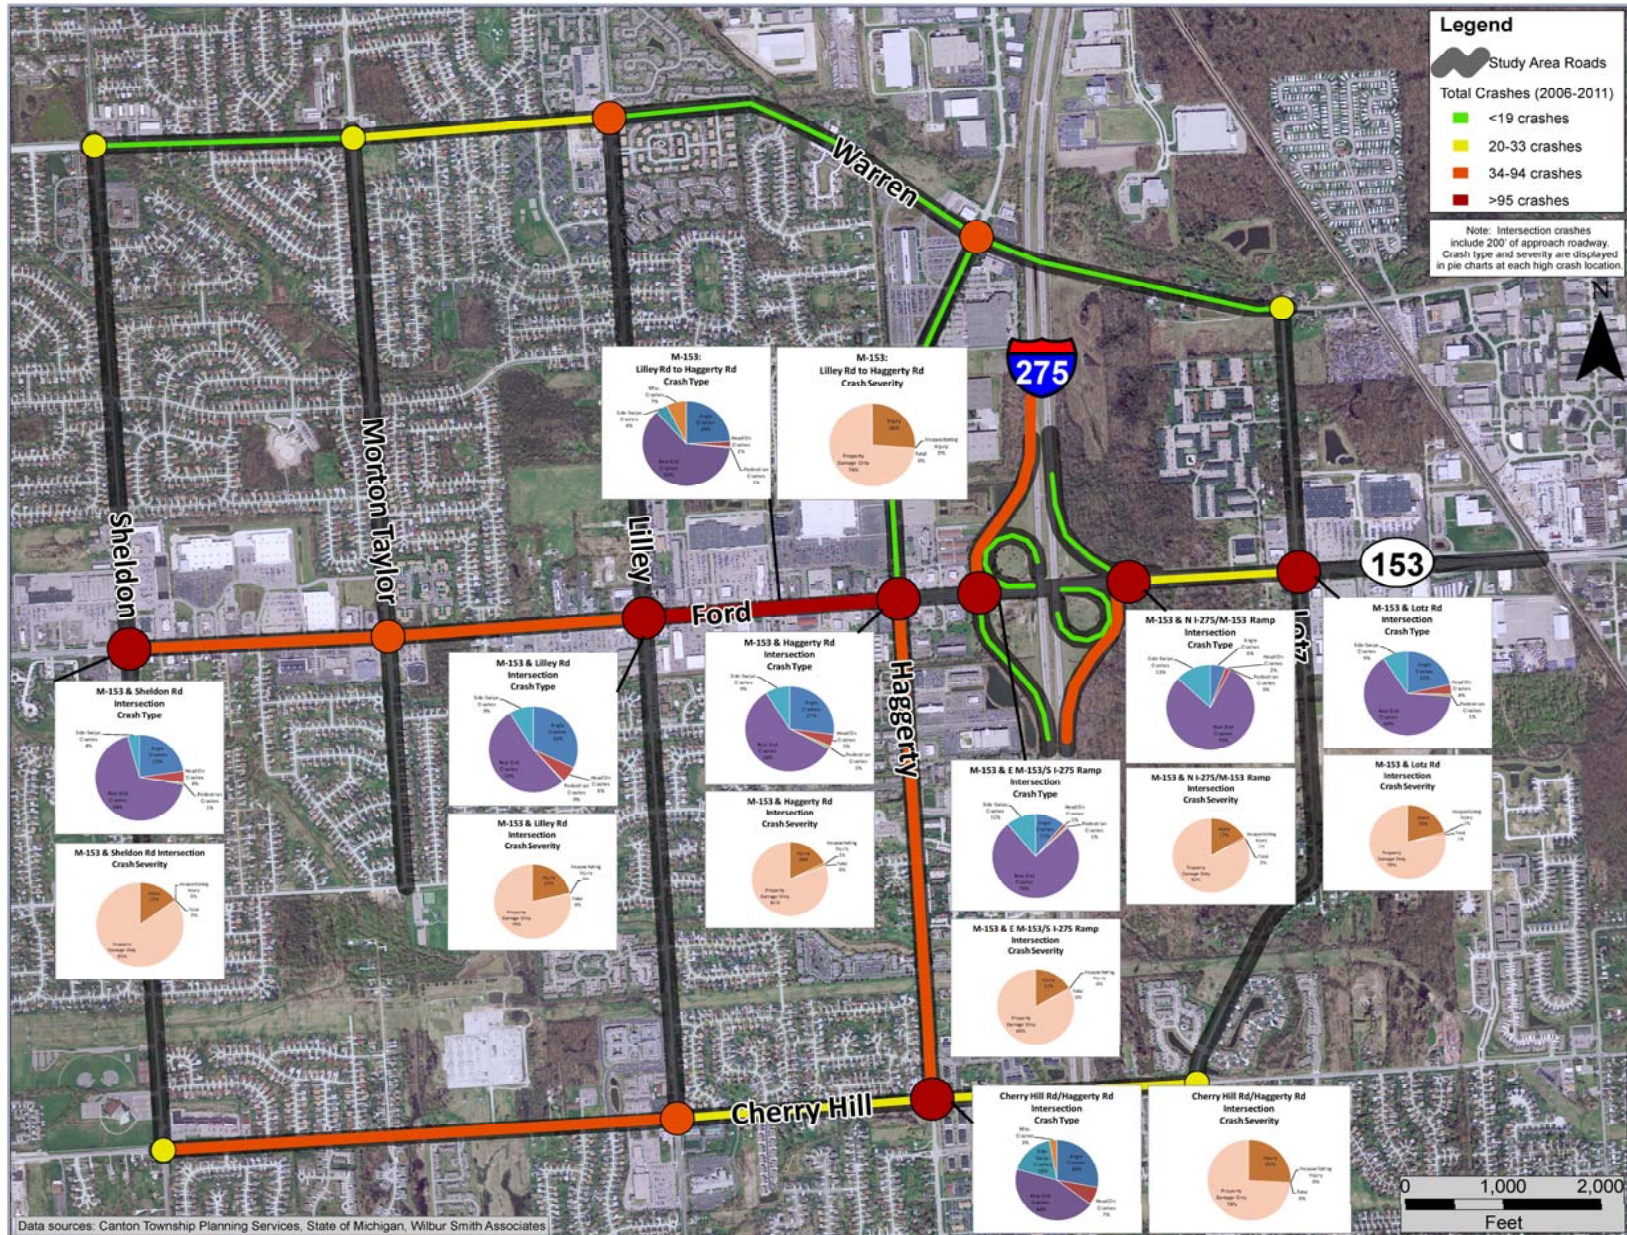

I-275 at M-153
(Ford Road) Area
Traffic and Environmental
Study

Crash History (2006-2011)

I-275 at M-153
(Ford Road) Area
Traffic and Environmental
Study

Project Constraints